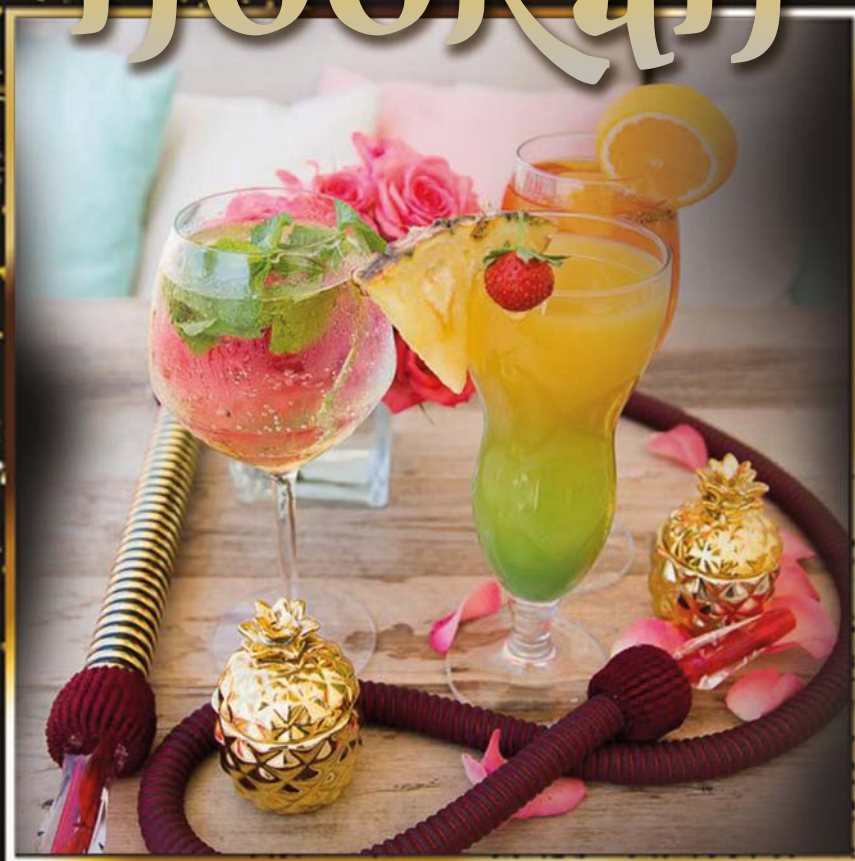

höökäh

ANNEX
BEACH
CANNES